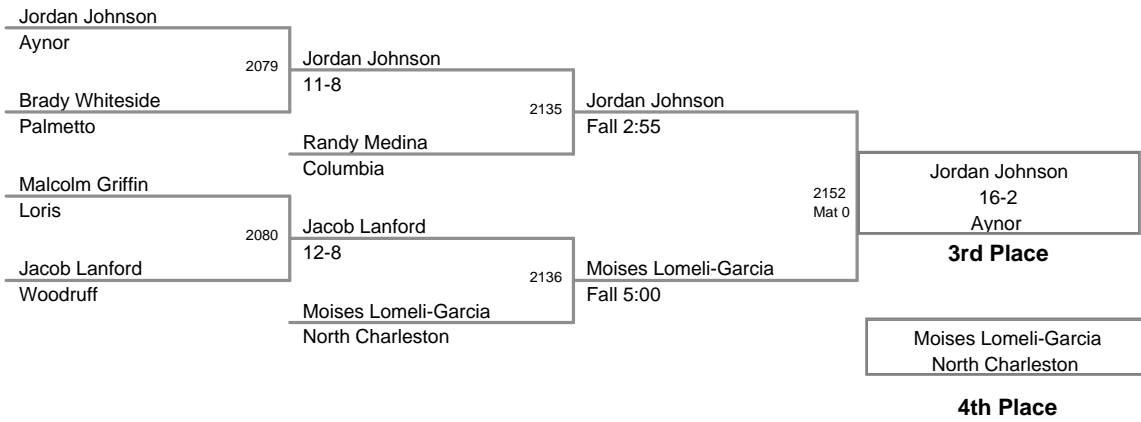

Plc	Points	Team	CH	CONS
1	97.5	Bamberg-Ehrhardt	-	-
2	50	Emerald	-	-
3	46	Aynor	-	-
4	42.5	Hanahan	-	-
5	40.5	Edisto	-	-
6	39	Indian Land	-	-
7	38	Carolina	-	-
8	33	Ninety-Six	-	-
9	32	Chesterfield	-	-
10	30.5	Columbia	-	-
11	30	Loris	-	-
12	28	Liberty	-	-
13	26	Gilbert	-	-
14	25	Blacksburg	-	-
14	25	Chesnee	-	-
16	22	North Central	-	-
17	21	Abbeville	-	-
17	21	Woodruff	-	-
19	20	Lake City	-	-
20	19	Cheraw	-	-
21	18	Strom Thurmond	-	-
22	17.5	Buford	-	-
23	17	Timberland	-	-
24	16	Eau Claire	-	-
25	11	Academic Magnet	-	-
26	10	Newberry	-	-
27	9	North Charleston	-	-
27	9	St. John's	-	-
27	9	Waccamaw	-	-
30	8	Bishop England	-	-
30	8	Marion	-	-
30	8	St. Joseph's	-	-
30	8	Swansea	-	-
34	5	Central	-	-
35	4	Palmetto	-	-
36	3	Cross	-	-
36	3	Landrum	-	-
38	2	Baptist Hill	-	-
38	2	Crescent	-	-
38	2	Military Magnet	-	-
41	1	Mid-Carolina	-	-
42	0	Broome	-	-
42	0	Burke	-	-
42	0	Pelion	-	-
42	0	Pendleton	-	-
42	0	Whale Branch	-	-
42	0	Whitmire	-	-

MOW - 170 lb. Champion - Mark Moody - Bamberg-Ehrhardt

2012 SCHSL State
2A-1A Tournament

106 Lbs

2012 SCHSL State
2A-1A Tournament

113 Lbs

2012 SCHSL State
2A-1A Tournament

120 Lbs

2012 SCHSL State
2A-1A Tournament