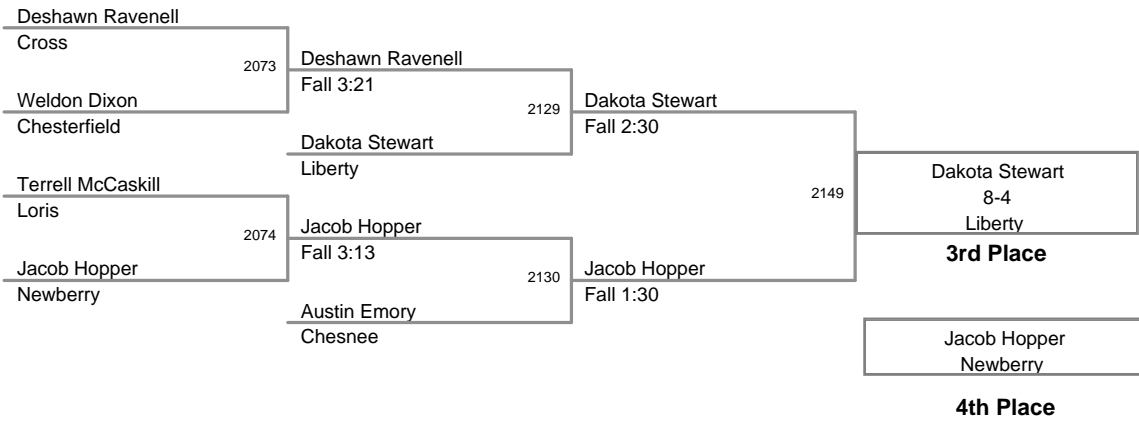

126 Lbs

2012 SCHSL State
2A-1A Tournament

132 Lbs

2012 SCHSL State
2A-1A Tournament

138 Lbs

2012 SCHSL State
2A-1A Tournament

145 Lbs

2012 SCHSL State
2A-1A Tournament