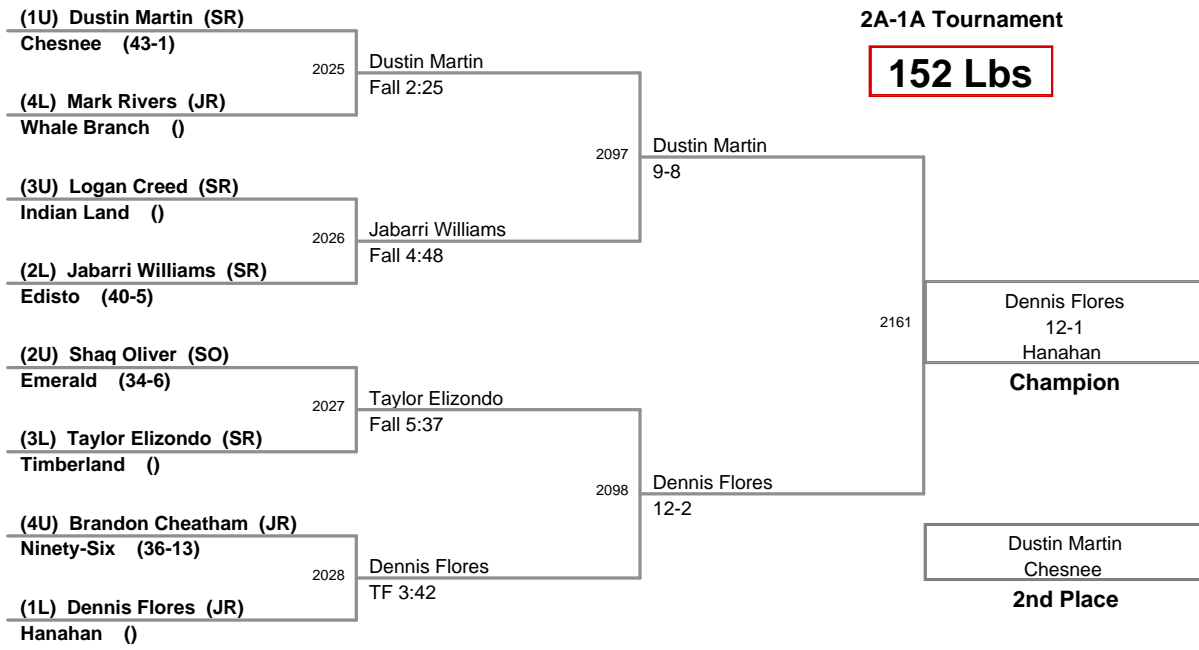

2012 SCHSL State
2A-1A Tournament

152 Lbs