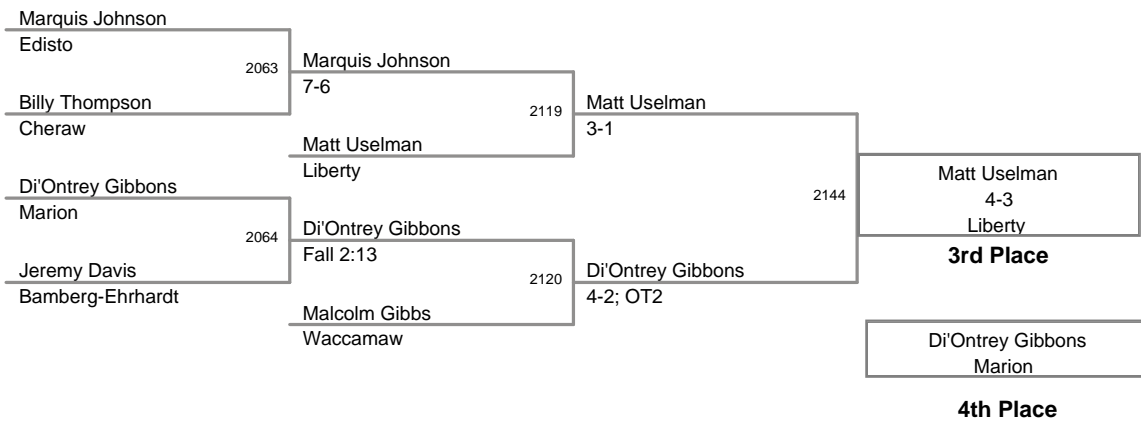

152 Lbs

2012 SCHSL State
2A-1A Tournament

160 Lbs

2012 SCHSL State
2A-1A Tournament

170 Lbs

2012 SCHSL State
2A-1A Tournament

182 Lbs

2012 SCHSL State
2A-1A Tournament