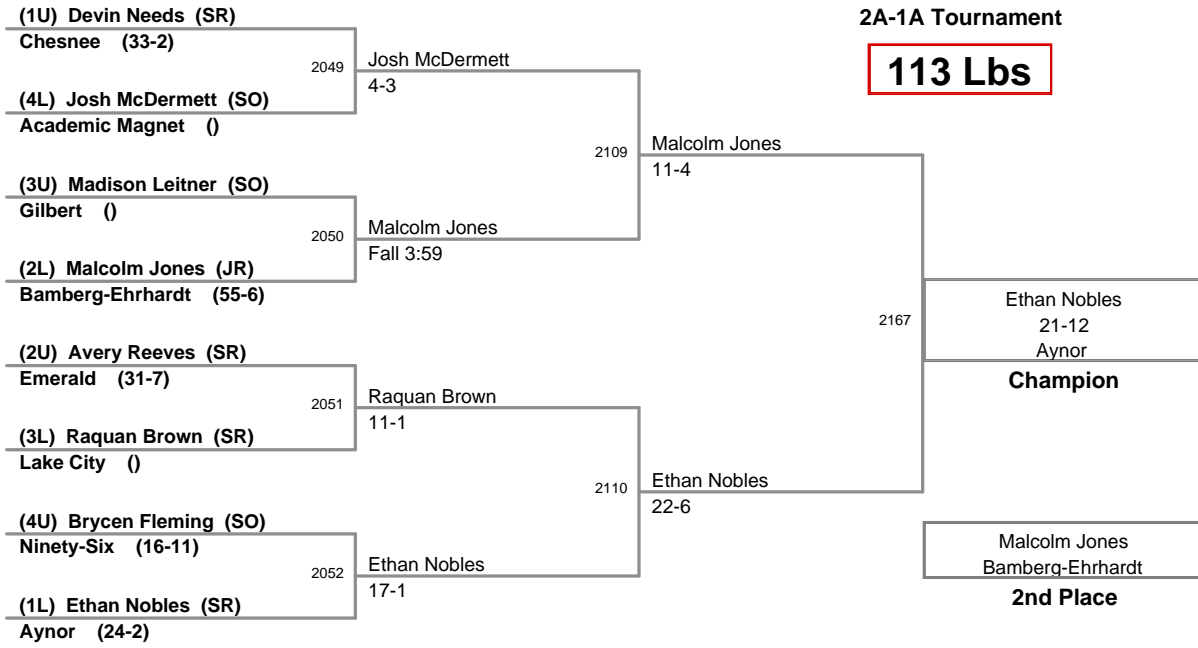

MOW - 170 lb. Champion - Mark Moody - Bamberg-Ehrhardt

2012 SCHSL State
2A-1A Tournament

106 Lbs

2012 SCHSL State
2A-1A Tournament

113 Lbs

2012 SCHSL State
2A-1A Tournament

120 Lbs

2012 SCHSL State
2A-1A Tournament