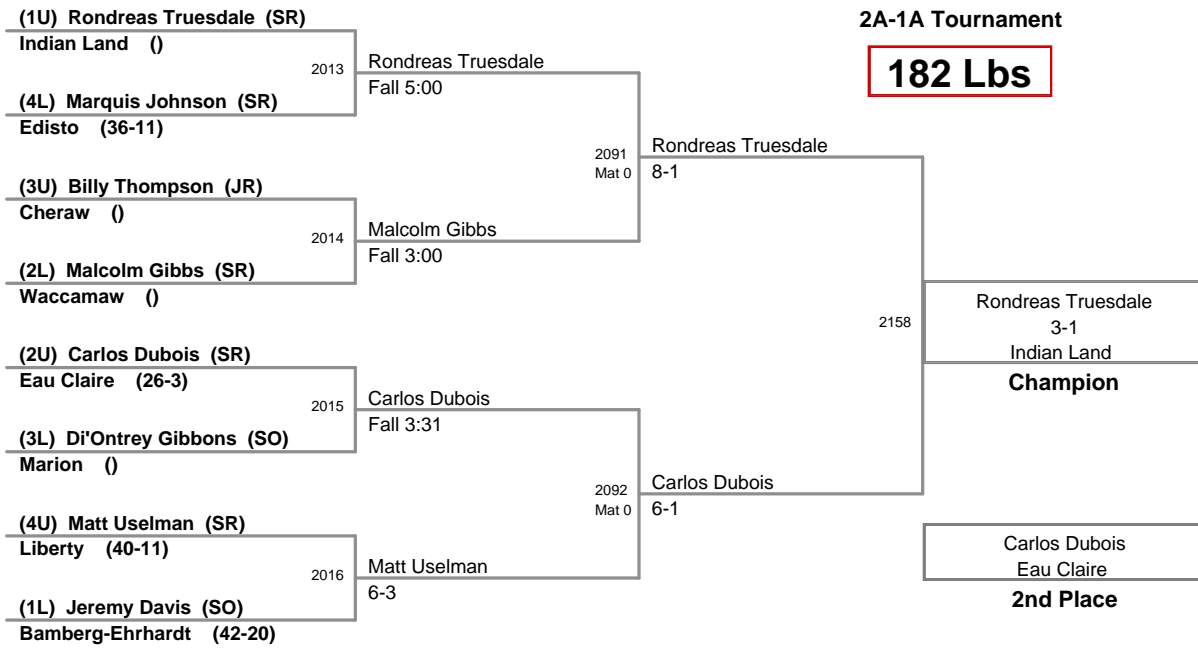

152 Lbs

2012 SCHSL State
2A-1A Tournament

160 Lbs

2012 SCHSL State
2A-1A Tournament

170 Lbs

2012 SCHSL State
2A-1A Tournament

182 Lbs

2012 SCHSL State
2A-1A Tournament