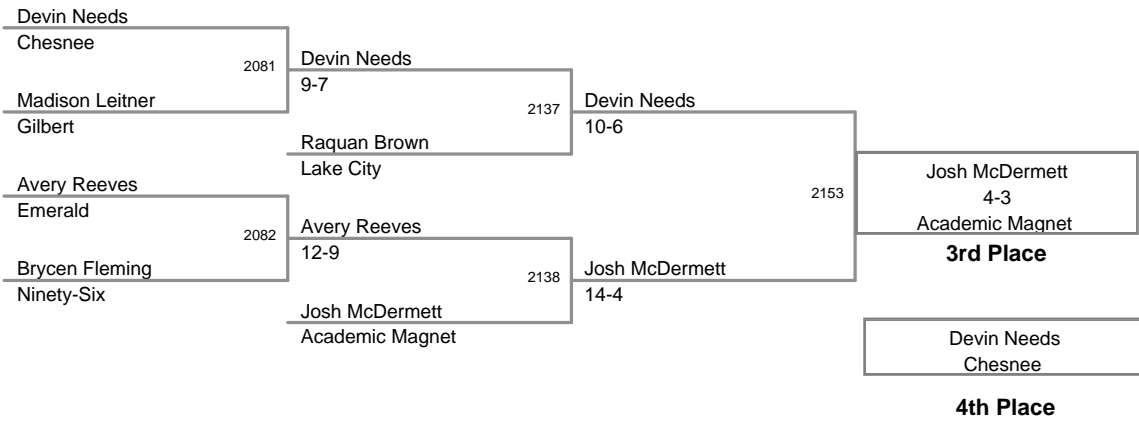

Plc	Points	Team	CH	CONS
1	97.5	Bamberg-Ehrhardt	-	-
2	50	Emerald	-	-
3	46	Aynor	-	-
4	42.5	Hanahan	-	-
5	40.5	Edisto	-	-
6	39	Indian Land	-	-
7	38	Carolina	-	-
8	33	Ninety-Six	-	-
9	32	Chesterfield	-	-
10	30.5	Columbia	-	-
11	30	Loris	-	-
12	28	Liberty	-	-
13	26	Gilbert	-	-
14	25	Blacksburg	-	-
14	25	Chesnee	-	-
16	22	North Central	-	-
17	21	Abbeville	-	-
17	21	Woodruff	-	-
19	20	Lake City	-	-
20	19	Cheraw	-	-
21	18	Strom Thurmond	-	-
22	17.5	Buford	-	-
23	17	Timberland	-	-
24	16	Eau Claire	-	-
25	11	Academic Magnet	-	-
26	10	Newberry	-	-
27	9	North Charleston	-	-
27	9	St. John's	-	-
27	9	Waccamaw	-	-
30	8	Bishop England	-	-
30	8	Marion	-	-
30	8	St. Joseph's	-	-
30	8	Swansea	-	-
34	5	Central	-	-
35	4	Palmetto	-	-
36	3	Cross	-	-
36	3	Landrum	-	-
38	2	Baptist Hill	-	-
38	2	Crescent	-	-
38	2	Military Magnet	-	-
41	1	Mid-Carolina	-	-
42	0	Broome	-	-
42	0	Burke	-	-
42	0	Pelion	-	-
42	0	Pendleton	-	-
42	0	Whale Branch	-	-
42	0	Whitmire	-	-

MOW - 170 lb. Champion - Mark Moody - Bamberg-Ehrhardt

2012 SCHSL State
2A-1A Tournament

106 Lbs

2012 SCHSL State
2A-1A Tournament

113 Lbs

2012 SCHSL State
2A-1A Tournament

120 Lbs

2012 SCHSL State
2A-1A Tournament