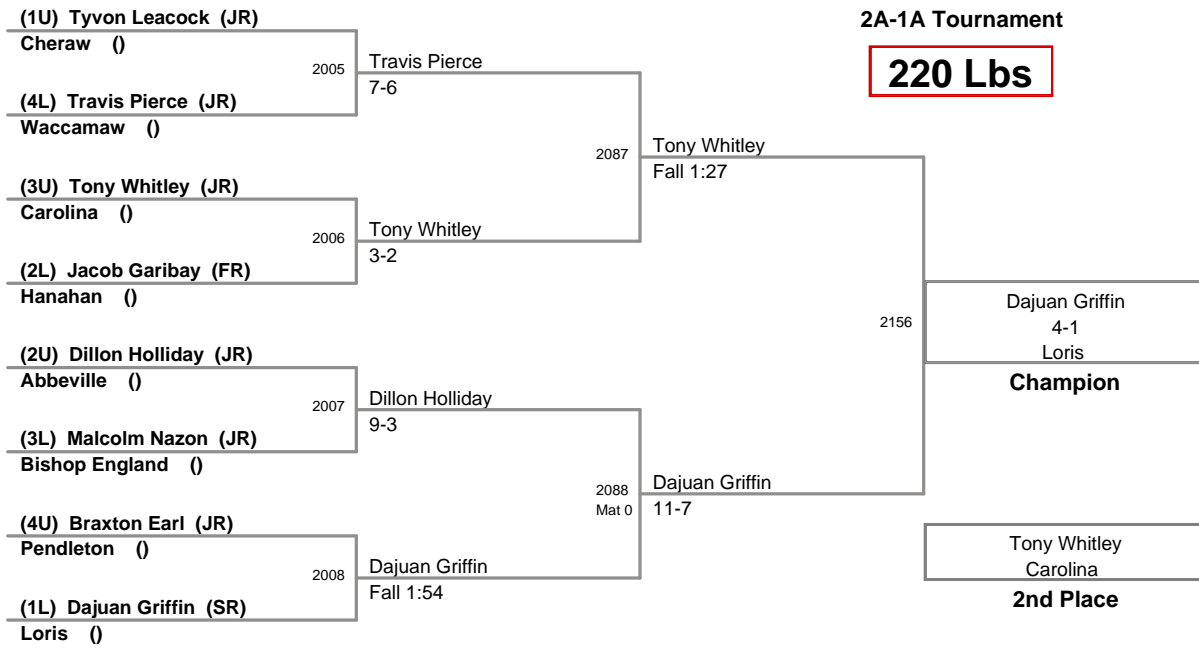

2012 SCHSL State
2A-1A Tournament

220 Lbs