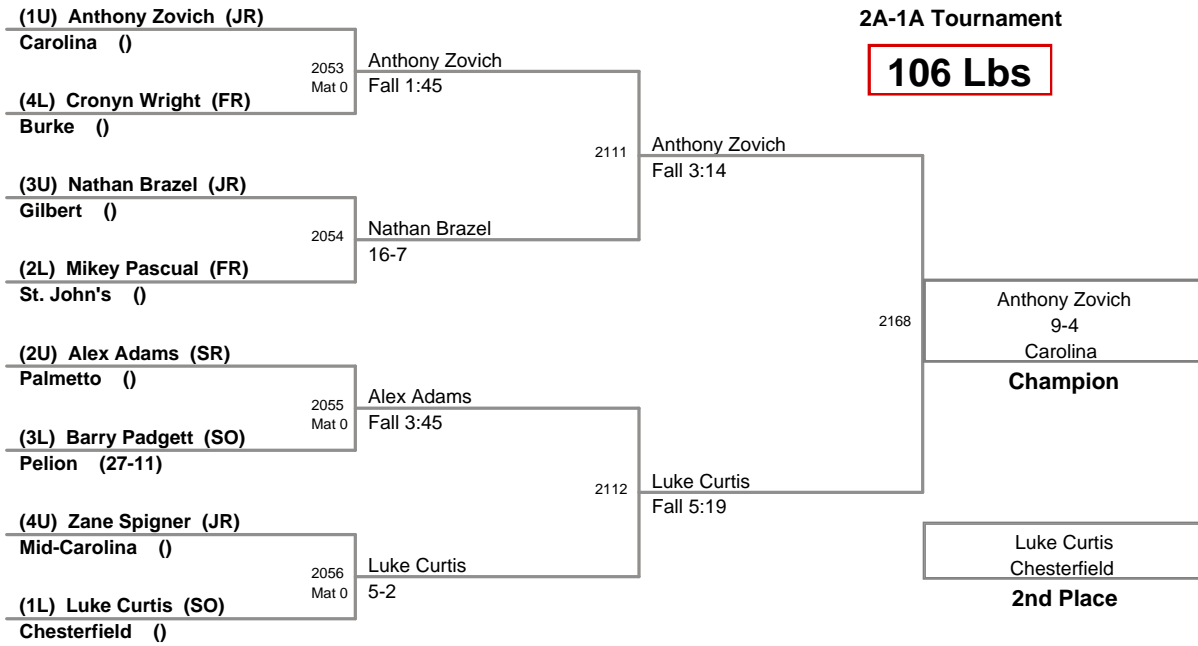

Plc	Points	Team	CH	CONS
1	97.5	Bamberg-Ehrhardt	-	-
2	50	Emerald	-	-
3	46	Aynor	-	-
4	42.5	Hanahan	-	-
5	40.5	Edisto	-	-
6	39	Indian Land	-	-
7	38	Carolina	-	-
8	33	Ninety-Six	-	-
9	32	Chesterfield	-	-
10	30.5	Columbia	-	-
11	30	Loris	-	-
12	28	Liberty	-	-
13	26	Gilbert	-	-
14	25	Blacksburg	-	-
14	25	Chesnee	-	-
16	22	North Central	-	-
17	21	Abbeville	-	-
17	21	Woodruff	-	-
19	20	Lake City	-	-
20	19	Cheraw	-	-
21	18	Strom Thurmond	-	-
22	17.5	Buford	-	-
23	17	Timberland	-	-
24	16	Eau Claire	-	-
25	11	Academic Magnet	-	-
26	10	Newberry	-	-
27	9	North Charleston	-	-
27	9	St. John's	-	-
27	9	Waccamaw	-	-
30	8	Bishop England	-	-
30	8	Marion	-	-
30	8	St. Joseph's	-	-
30	8	Swansea	-	-
34	5	Central	-	-
35	4	Palmetto	-	-
36	3	Cross	-	-
36	3	Landrum	-	-
38	2	Baptist Hill	-	-
38	2	Crescent	-	-
38	2	Military Magnet	-	-
41	1	Mid-Carolina	-	-
42	0	Broome	-	-
42	0	Burke	-	-
42	0	Pelion	-	-
42	0	Pendleton	-	-
42	0	Whale Branch	-	-
42	0	Whitmire	-	-

MOW - 170 lb. Champion - Mark Moody - Bamberg-Ehrhardt

2012 SCHSL State
2A-1A Tournament

106 Lbs

2012 SCHSL State
2A-1A Tournament

113 Lbs

2012 SCHSL State
2A-1A Tournament

120 Lbs

2012 SCHSL State
2A-1A Tournament