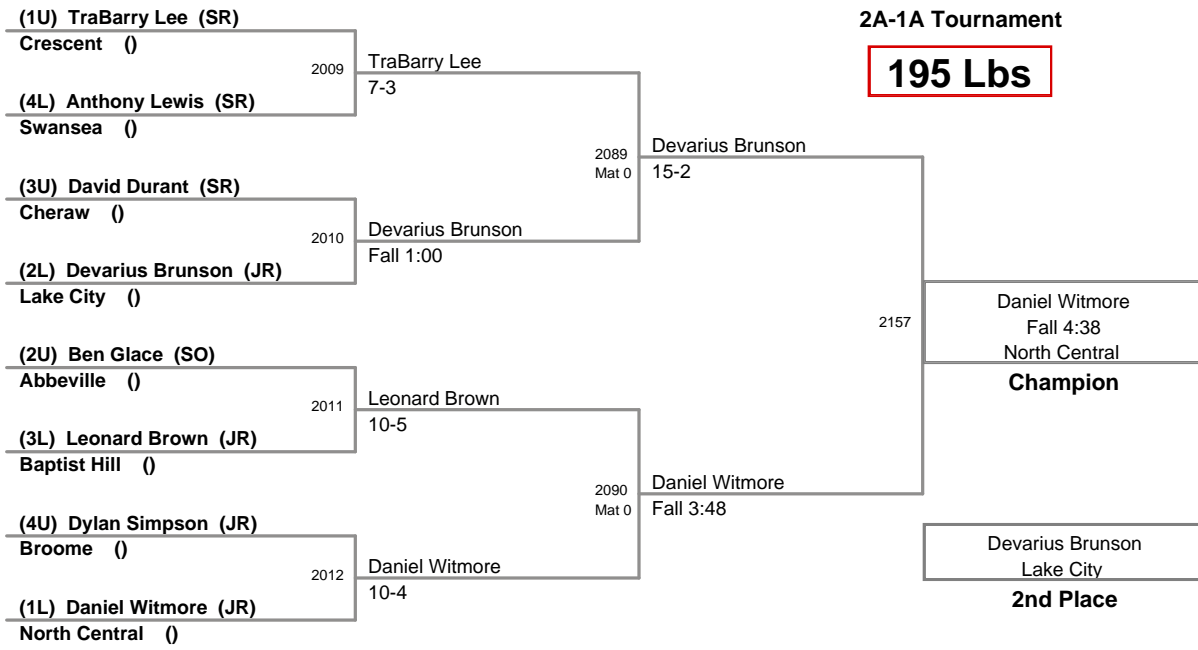

2012 SCHSL State
2A-1A Tournament

195 Lbs