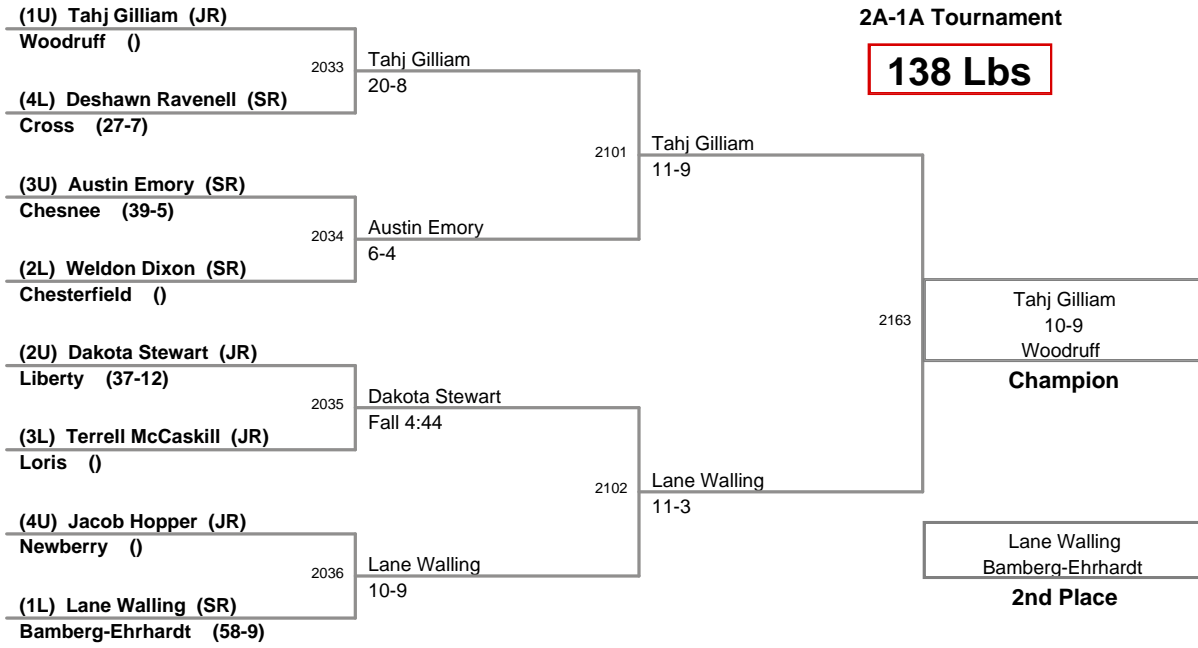

126 Lbs

2012 SCHSL State
2A-1A Tournament

132 Lbs

2012 SCHSL State
2A-1A Tournament

138 Lbs

2012 SCHSL State
2A-1A Tournament

145 Lbs

2012 SCHSL State
2A-1A Tournament