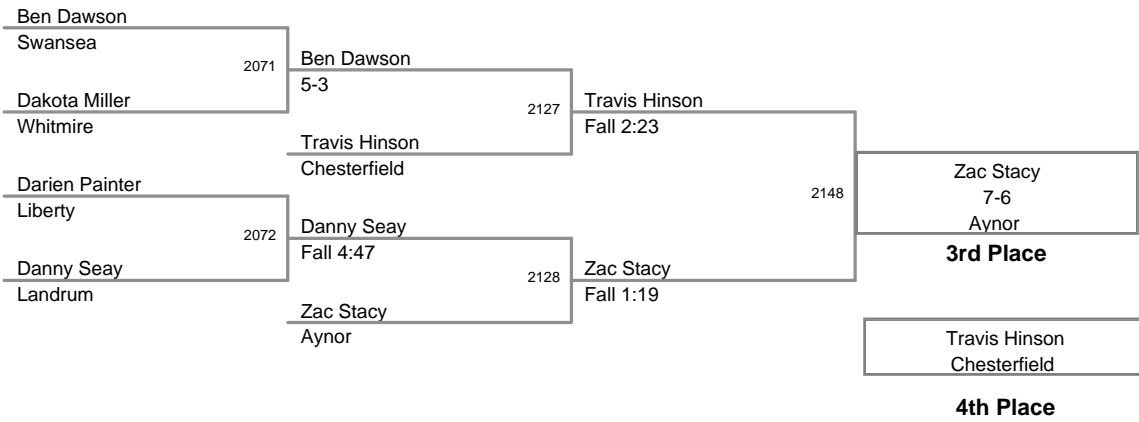

126 Lbs

2012 SCHSL State
2A-1A Tournament

132 Lbs

2012 SCHSL State
2A-1A Tournament

138 Lbs

2012 SCHSL State
2A-1A Tournament

145 Lbs

2012 SCHSL State
2A-1A Tournament