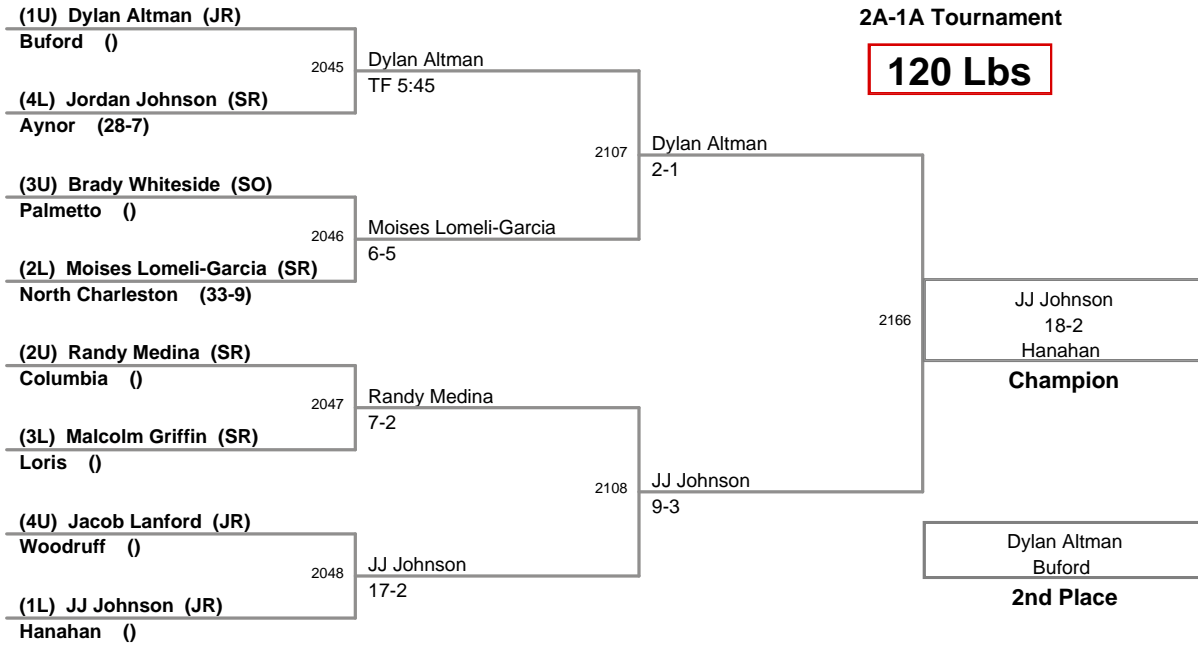

Plc	Points	Team	CH	CONS
1	97.5	Bamberg-Ehrhardt	-	-
2	50	Emerald	-	-
3	46	Aynor	-	-
4	42.5	Hanahan	-	-
5	40.5	Edisto	-	-
6	39	Indian Land	-	-
7	38	Carolina	-	-
8	33	Ninety-Six	-	-
9	32	Chesterfield	-	-
10	30.5	Columbia	-	-
11	30	Loris	-	-
12	28	Liberty	-	-
13	26	Gilbert	-	-
14	25	Blacksburg	-	-
14	25	Chesnee	-	-
16	22	North Central	-	-
17	21	Abbeville	-	-
17	21	Woodruff	-	-
19	20	Lake City	-	-
20	19	Cheraw	-	-
21	18	Strom Thurmond	-	-
22	17.5	Buford	-	-
23	17	Timberland	-	-
24	16	Eau Claire	-	-
25	11	Academic Magnet	-	-
26	10	Newberry	-	-
27	9	North Charleston	-	-
27	9	St. John's	-	-
27	9	Waccamaw	-	-
30	8	Bishop England	-	-
30	8	Marion	-	-
30	8	St. Joseph's	-	-
30	8	Swansea	-	-
34	5	Central	-	-
35	4	Palmetto	-	-
36	3	Cross	-	-
36	3	Landrum	-	-
38	2	Baptist Hill	-	-
38	2	Crescent	-	-
38	2	Military Magnet	-	-
41	1	Mid-Carolina	-	-
42	0	Broome	-	-
42	0	Burke	-	-
42	0	Pelion	-	-
42	0	Pendleton	-	-
42	0	Whale Branch	-	-
42	0	Whitmire	-	-

MOW - 170 lb. Champion - Mark Moody - Bamberg-Ehrhardt

2012 SCHSL State
2A-1A Tournament

106 Lbs

2012 SCHSL State
2A-1A Tournament

113 Lbs

2012 SCHSL State
2A-1A Tournament

120 Lbs

2012 SCHSL State
2A-1A Tournament