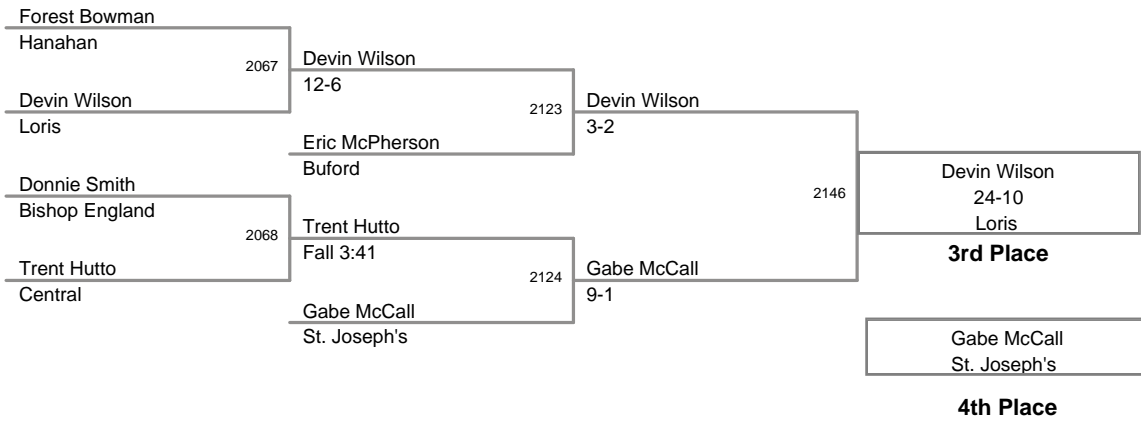

2012 SCHSL State
2A-1A Tournament

160 Lbs