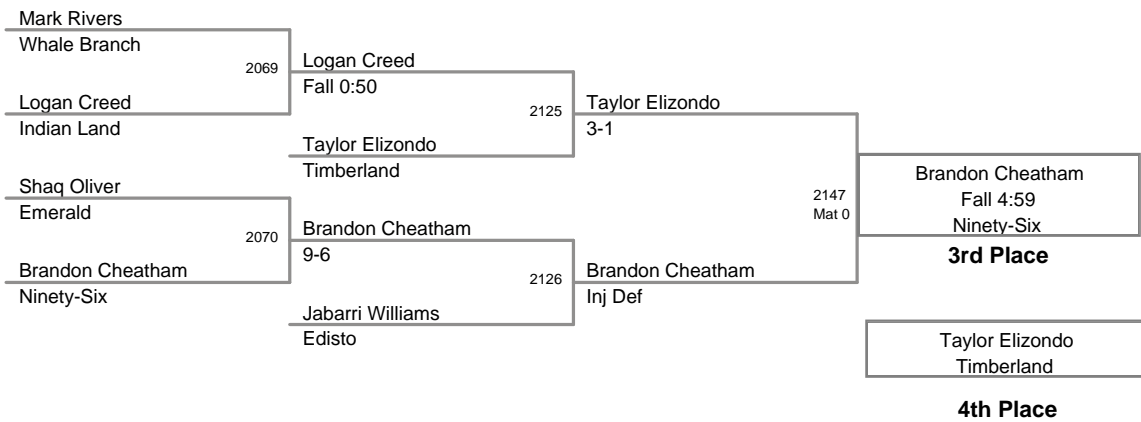

2012 SCHSL State
2A-1A Tournament

152 Lbs