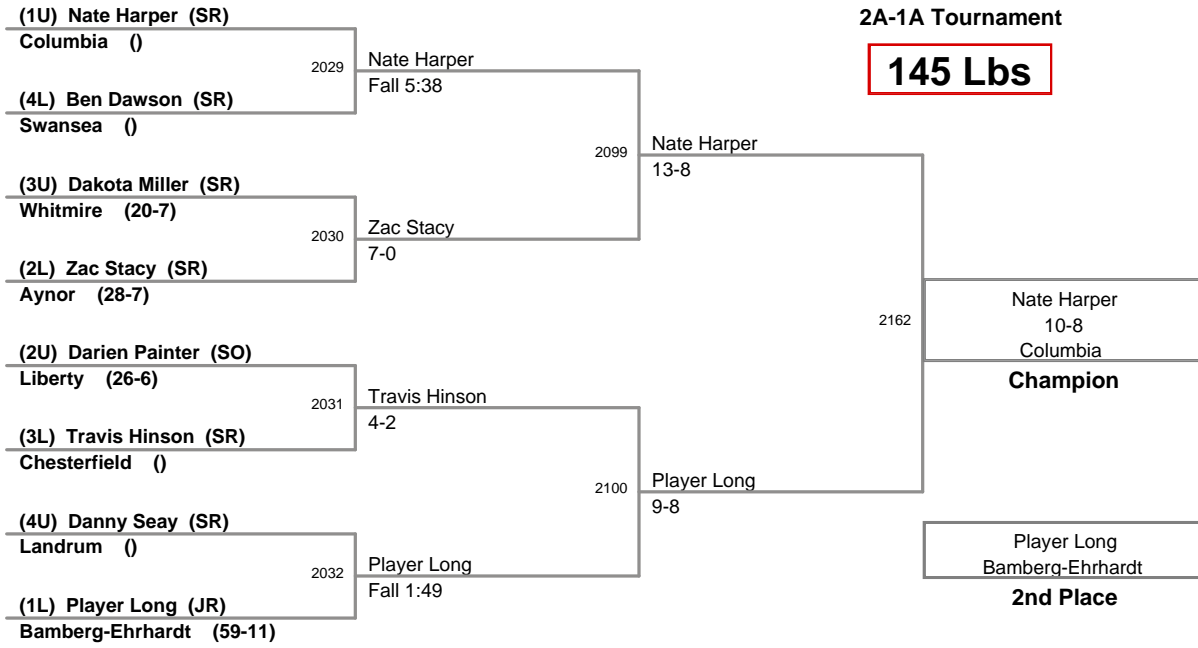

126 Lbs

2012 SCHSL State
2A-1A Tournament

132 Lbs

2012 SCHSL State
2A-1A Tournament

138 Lbs

2012 SCHSL State
2A-1A Tournament

145 Lbs

2012 SCHSL State
2A-1A Tournament