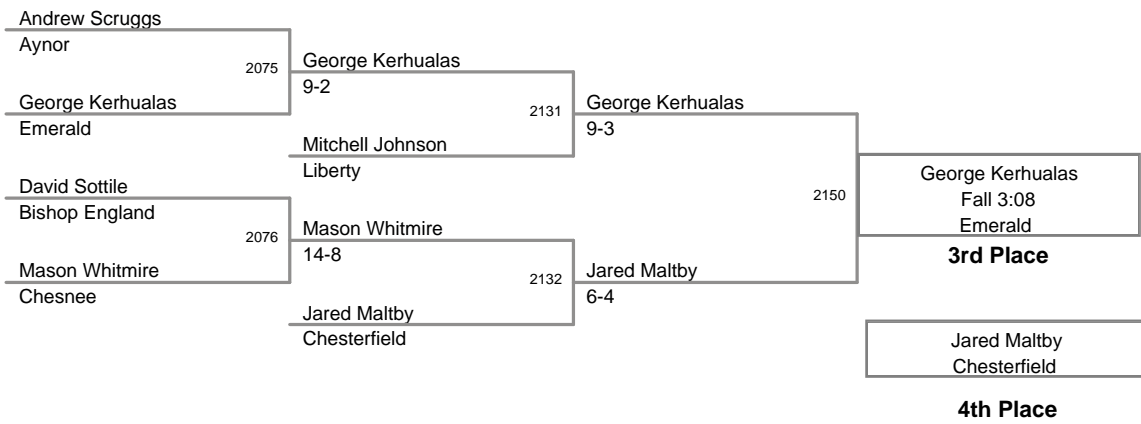

2012 SCHSL State
2A-1A Tournament

132 Lbs