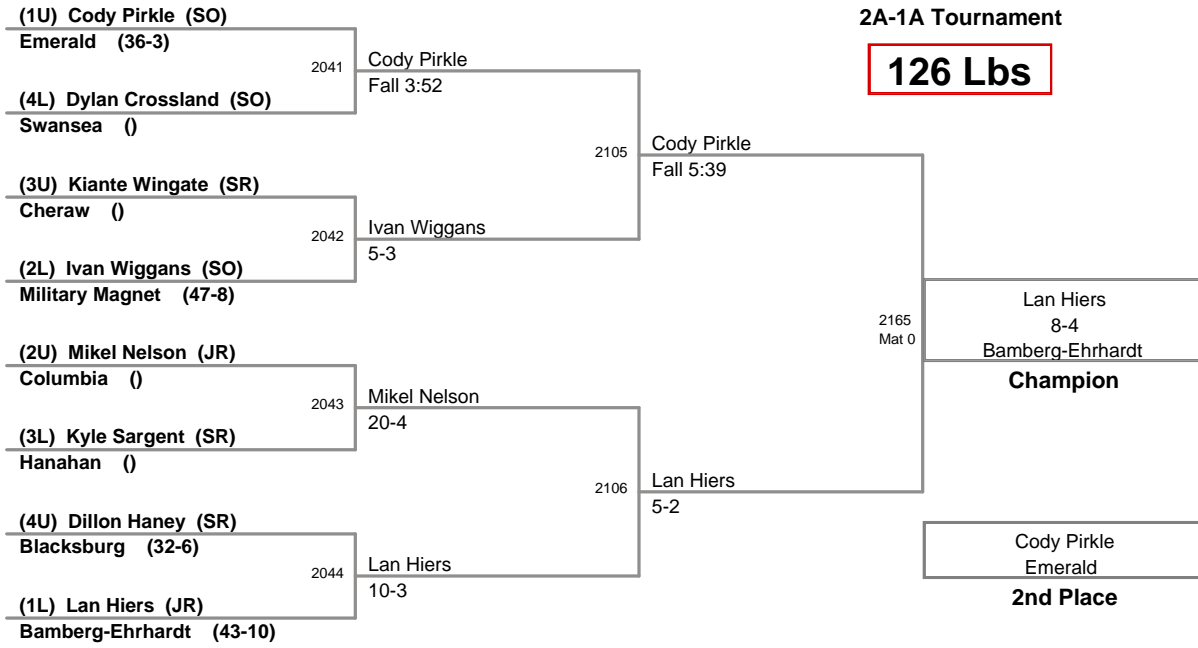

2012 SCHSL State
2A-1A Tournament

126 Lbs