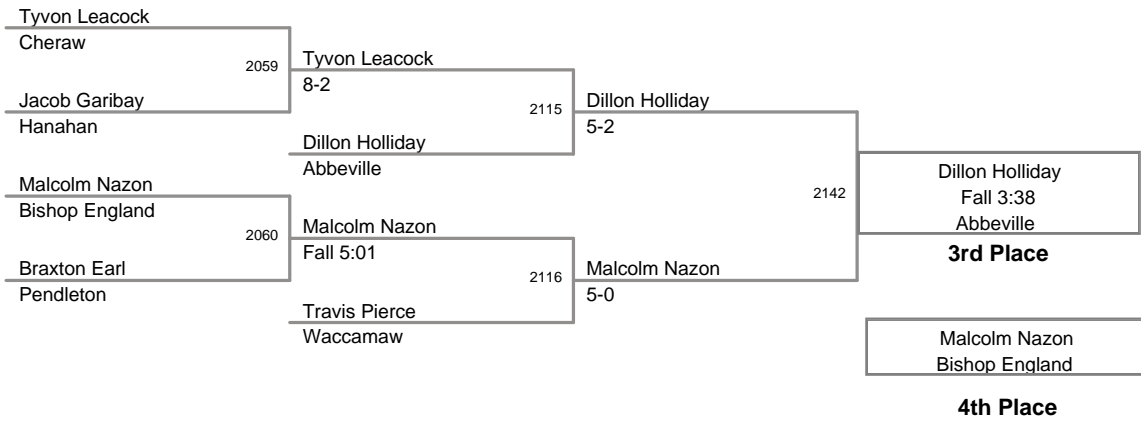

2012 SCHSL State
2A-1A Tournament

220 Lbs