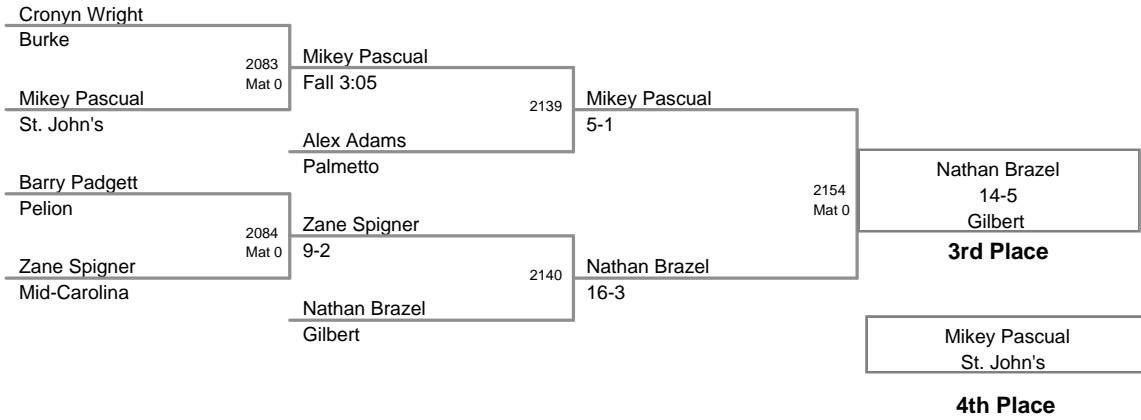

Plc	Points	Team	CH	CONS
1	97.5	Bamberg-Ehrhardt	-	-
2	50	Emerald	-	-
3	46	Aynor	-	-
4	42.5	Hanahan	-	-
5	40.5	Edisto	-	-
6	39	Indian Land	-	-
7	38	Carolina	-	-
8	33	Ninety-Six	-	-
9	32	Chesterfield	-	-
10	30.5	Columbia	-	-
11	30	Loris	-	-
12	28	Liberty	-	-
13	26	Gilbert	-	-
14	25	Blacksburg	-	-
14	25	Chesnee	-	-
16	22	North Central	-	-
17	21	Abbeville	-	-
17	21	Woodruff	-	-
19	20	Lake City	-	-
20	19	Cheraw	-	-
21	18	Strom Thurmond	-	-
22	17.5	Buford	-	-
23	17	Timberland	-	-
24	16	Eau Claire	-	-
25	11	Academic Magnet	-	-
26	10	Newberry	-	-
27	9	North Charleston	-	-
27	9	St. John's	-	-
27	9	Waccamaw	-	-
30	8	Bishop England	-	-
30	8	Marion	-	-
30	8	St. Joseph's	-	-
30	8	Swansea	-	-
34	5	Central	-	-
35	4	Palmetto	-	-
36	3	Cross	-	-
36	3	Landrum	-	-
38	2	Baptist Hill	-	-
38	2	Crescent	-	-
38	2	Military Magnet	-	-
41	1	Mid-Carolina	-	-
42	0	Broome	-	-
42	0	Burke	-	-
42	0	Pelion	-	-
42	0	Pendleton	-	-
42	0	Whale Branch	-	-
42	0	Whitmire	-	-

MOW - 170 lb. Champion - Mark Moody - Bamberg-Ehrhardt

2012 SCHSL State
2A-1A Tournament

106 Lbs

2012 SCHSL State
2A-1A Tournament

113 Lbs

2012 SCHSL State
2A-1A Tournament

120 Lbs

2012 SCHSL State
2A-1A Tournament