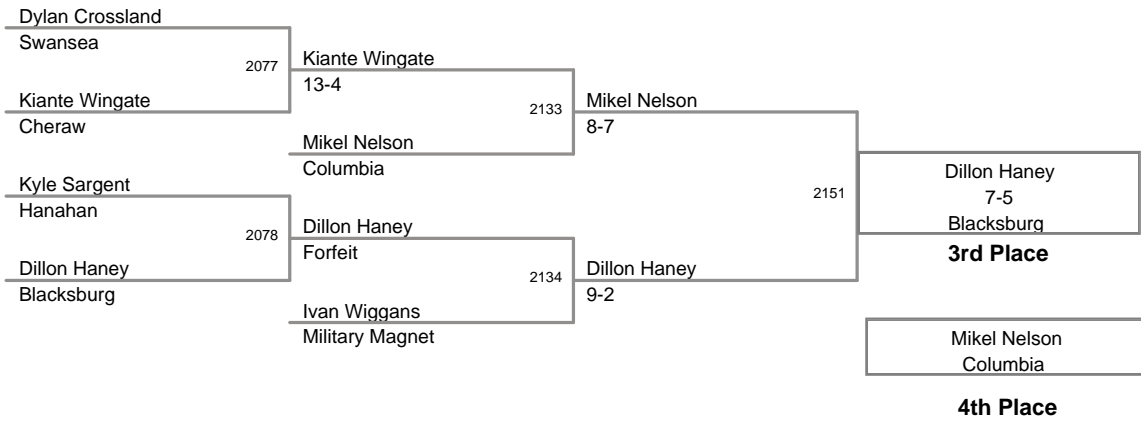

2012 SCHSL State
2A-1A Tournament

126 Lbs