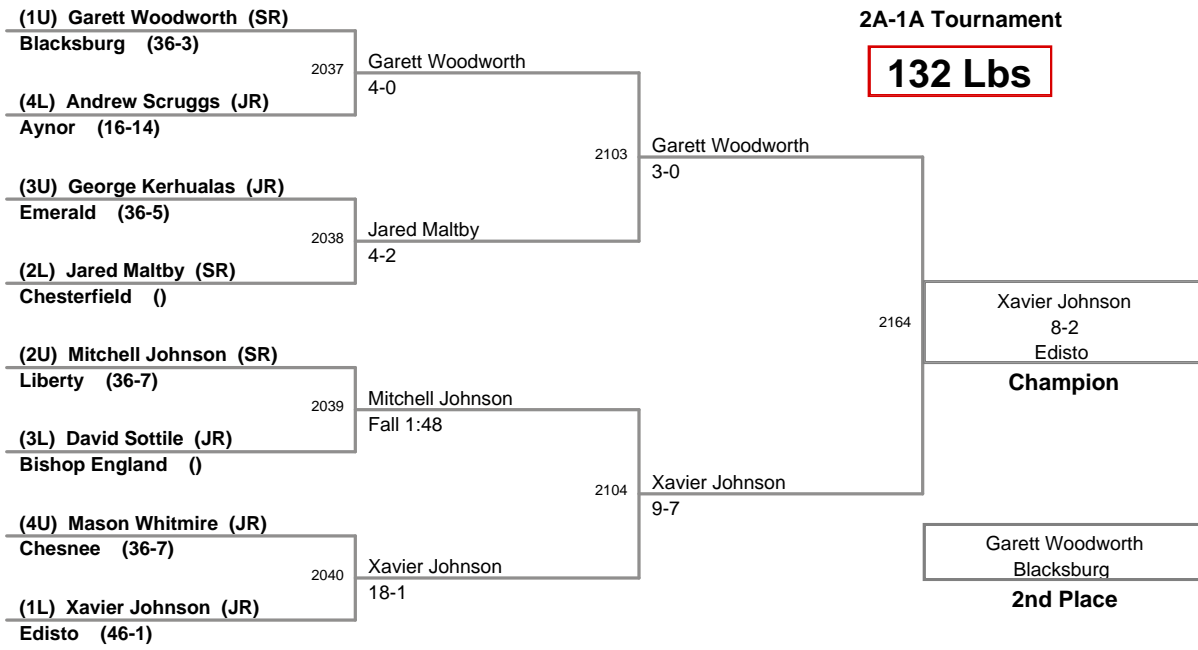

2012 SCHSL State
2A-1A Tournament

132 Lbs