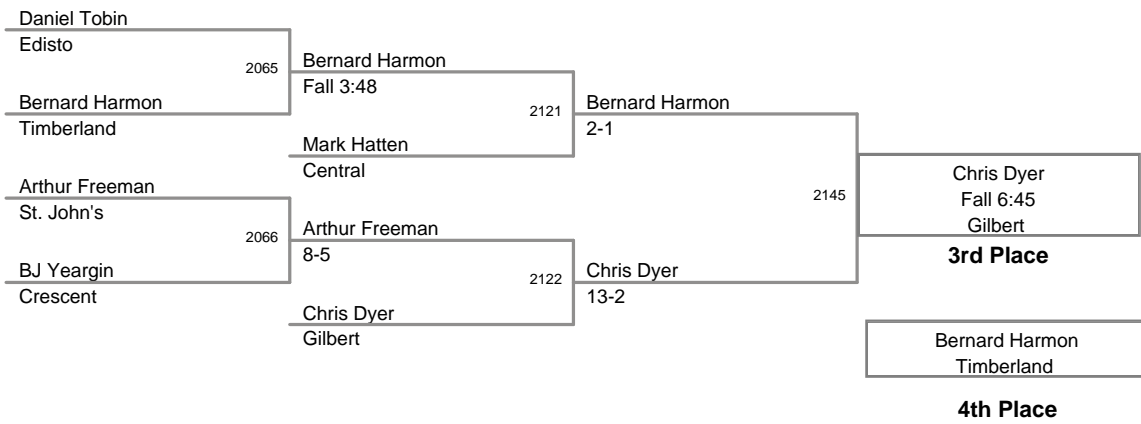

152 Lbs

2012 SCHSL State
2A-1A Tournament

160 Lbs

2012 SCHSL State
2A-1A Tournament

170 Lbs

2012 SCHSL State
2A-1A Tournament

182 Lbs

2012 SCHSL State
2A-1A Tournament