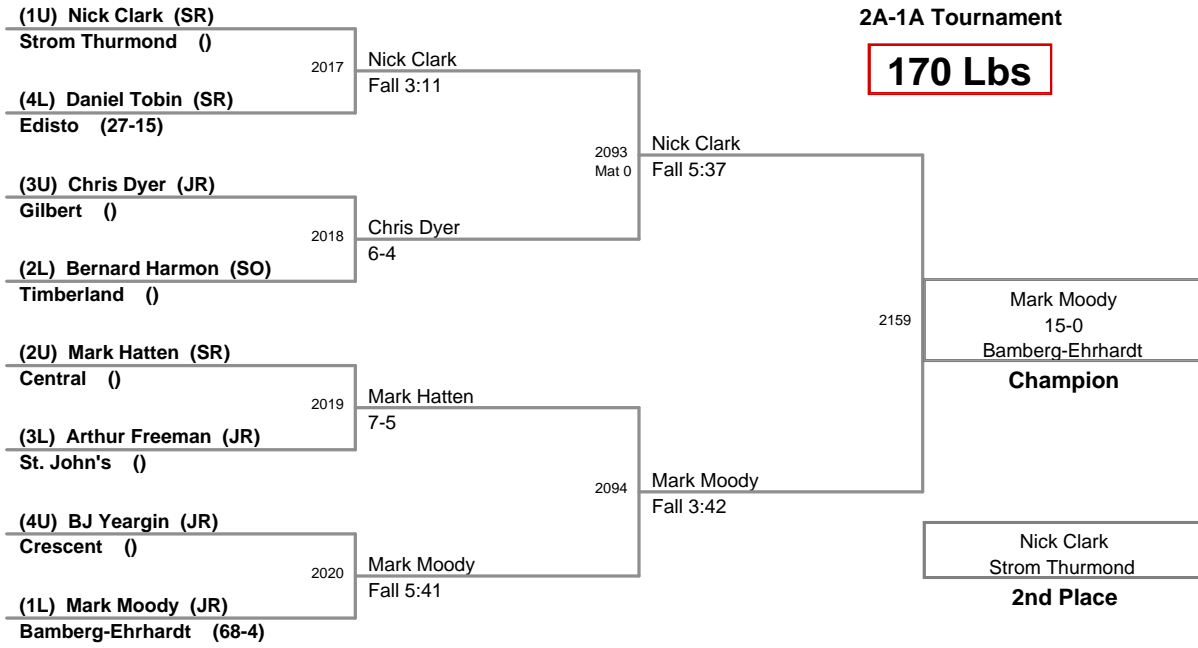

152 Lbs

2012 SCHSL State
2A-1A Tournament

160 Lbs

2012 SCHSL State
2A-1A Tournament

170 Lbs

2012 SCHSL State
2A-1A Tournament

182 Lbs

2012 SCHSL State
2A-1A Tournament