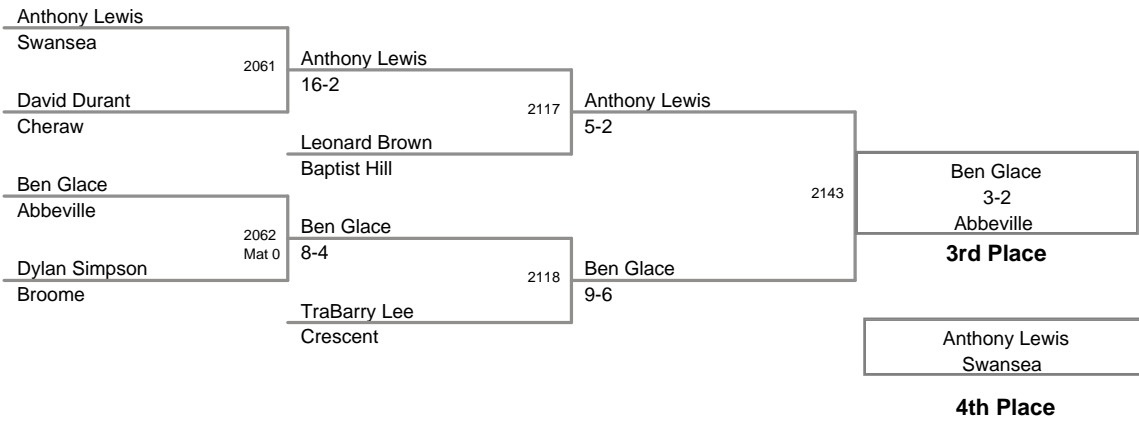

2012 SCHSL State
2A-1A Tournament

195 Lbs