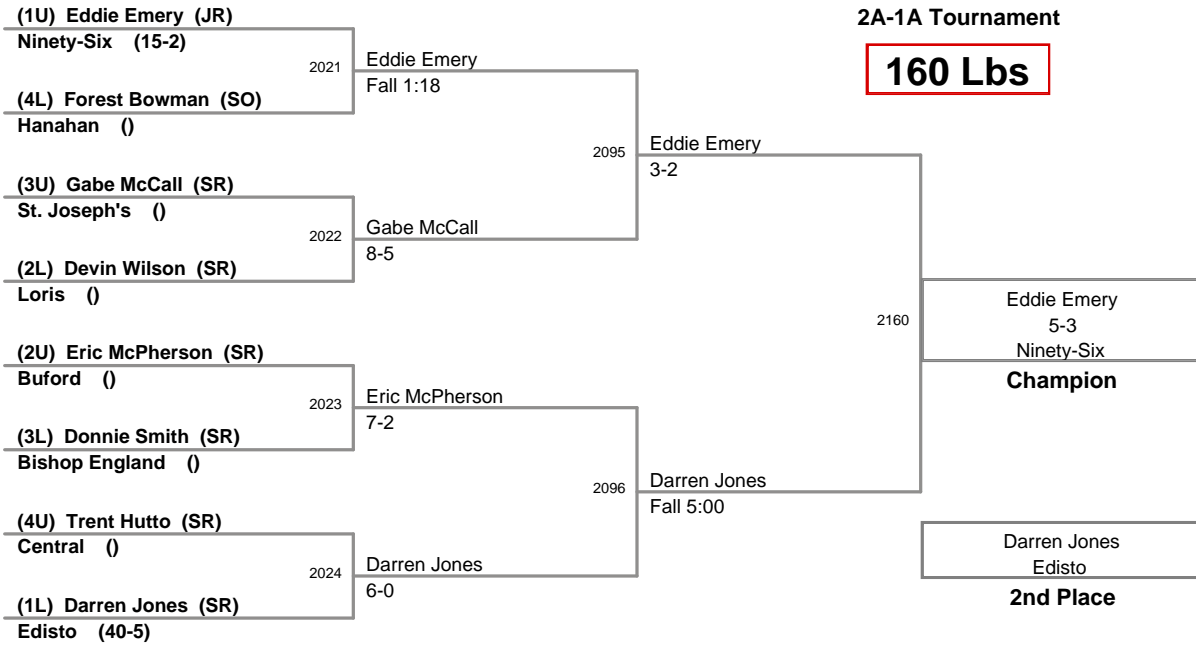

2012 SCHSL State
2A-1A Tournament

160 Lbs